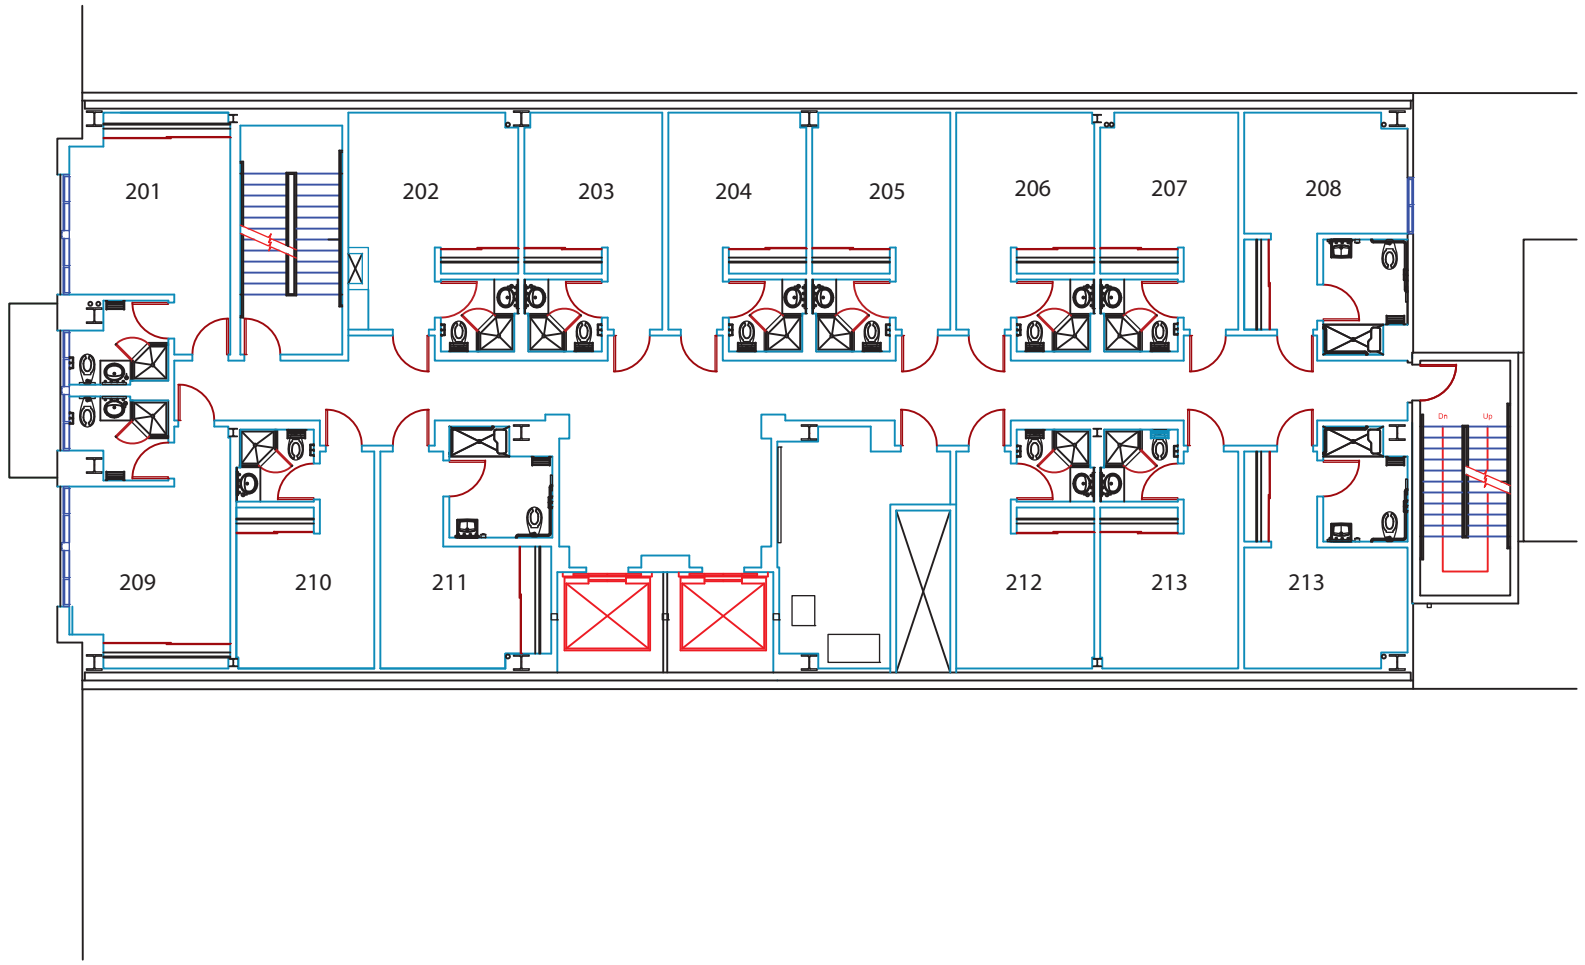

ROY ROGERS DALE EVANS BLDG
FIRST FLOOR
SCALE OF PDF @100%: 1/16" = 1'

ROY ROGERS DALE EVANS
SECOND FLOOR
SCALE OF PDF @ 100%: 1/16" = 1'