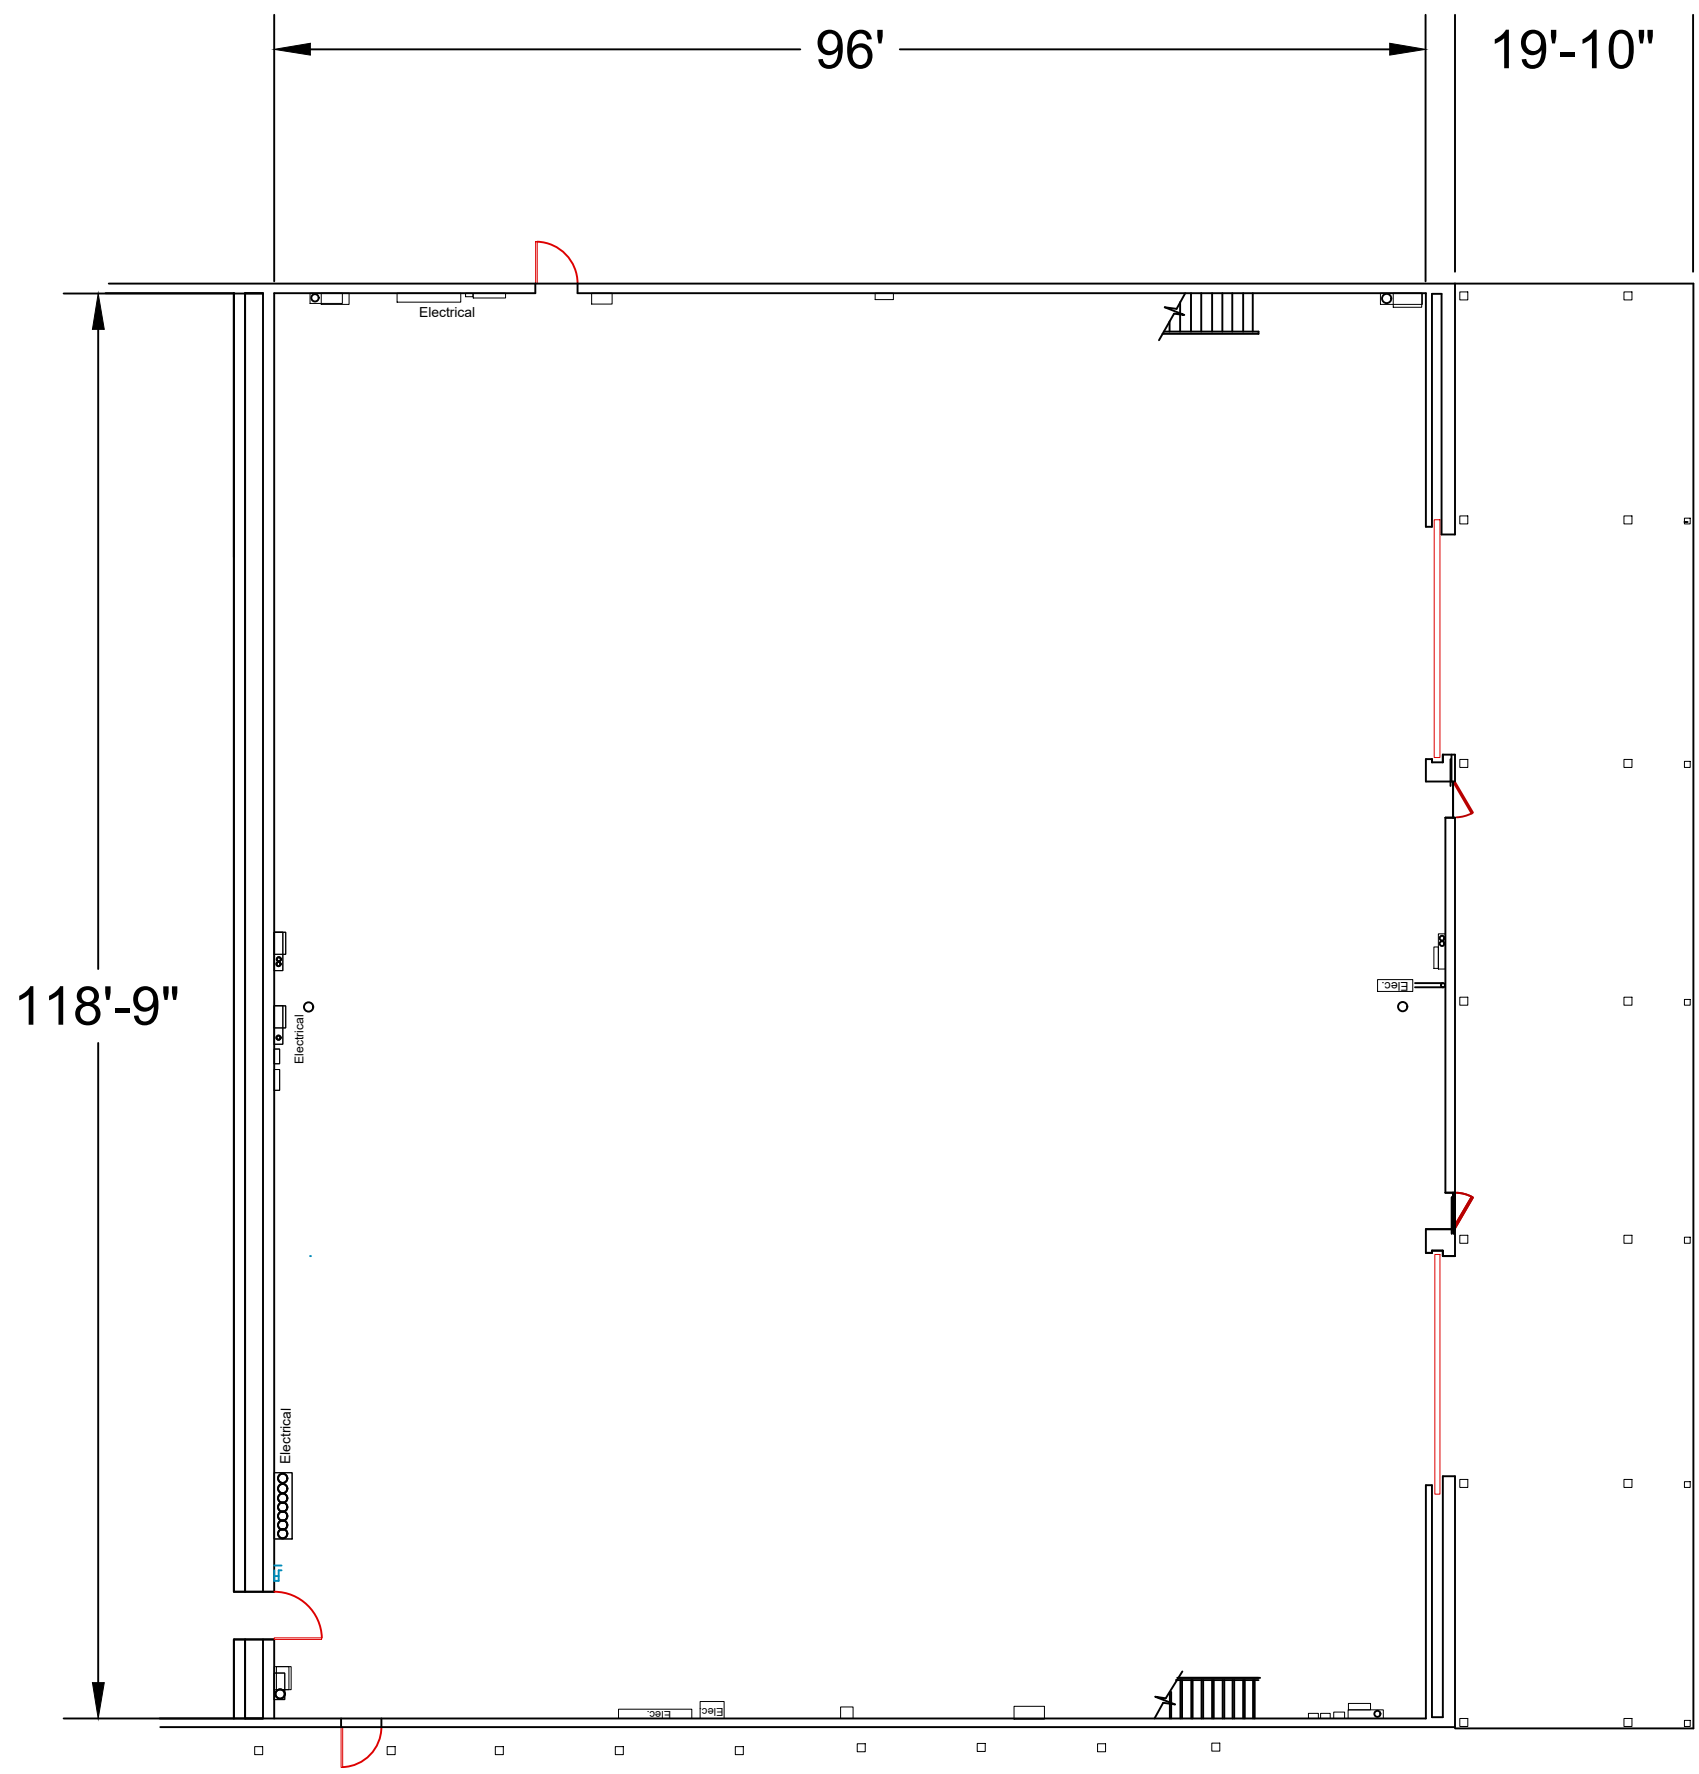

Radford Studio Center
 4024 Radford Ave.
 Studio City, CA 91604

STAGE 5

REV. #:	NOTES:	DATE:
R 1	-	-
R 2	-	-
R 3	-	-
R 4	-	-
R 5	-	-
R 6	-	-
R 7	-	-
R 8	-	-

PROJECT: PROJECT NAME
 BUILDING: Facility Name
 DRAWN: C. Georgiev
 CHECKED: -
 DATE: 3/10/22
 CAD FILE: stage_5.dwg
 SCALE: 1/16"=1'-0"
 SHEET NO.: