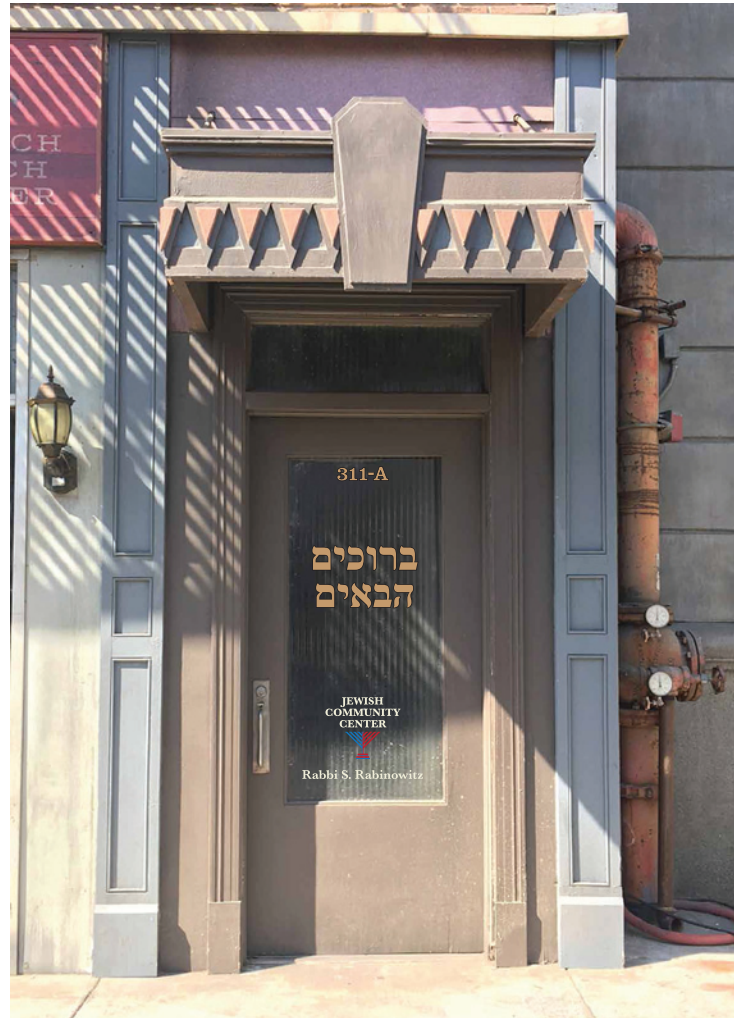

311-A

Flaked/wavy Gold vinyl
sandwiched onto black vinyl

ברוכים
הבאים

Printed and Cut Vinyl

JEWISH
COMMUNITY
CENTER

Rabbi S. Rabinowitz

Qty: 1 set
Printed Vinyl
100% Scale

EVERYDAY