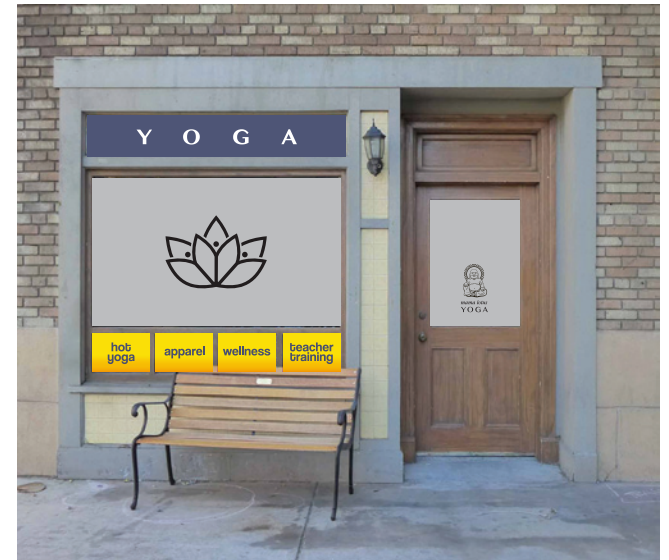

Qty: 1 each
Printed onto 1/16" thick white styrene