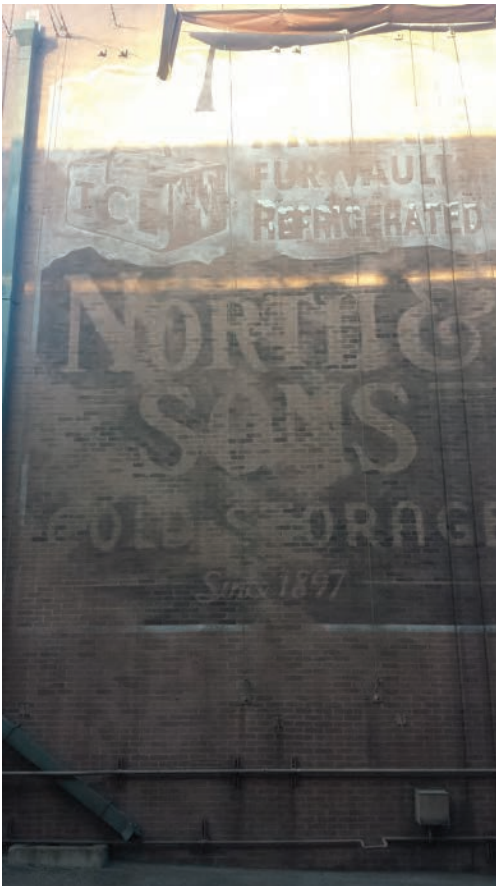

NEW YORK STREET

RADFORD STUDIO CENTER • 818.655.5665